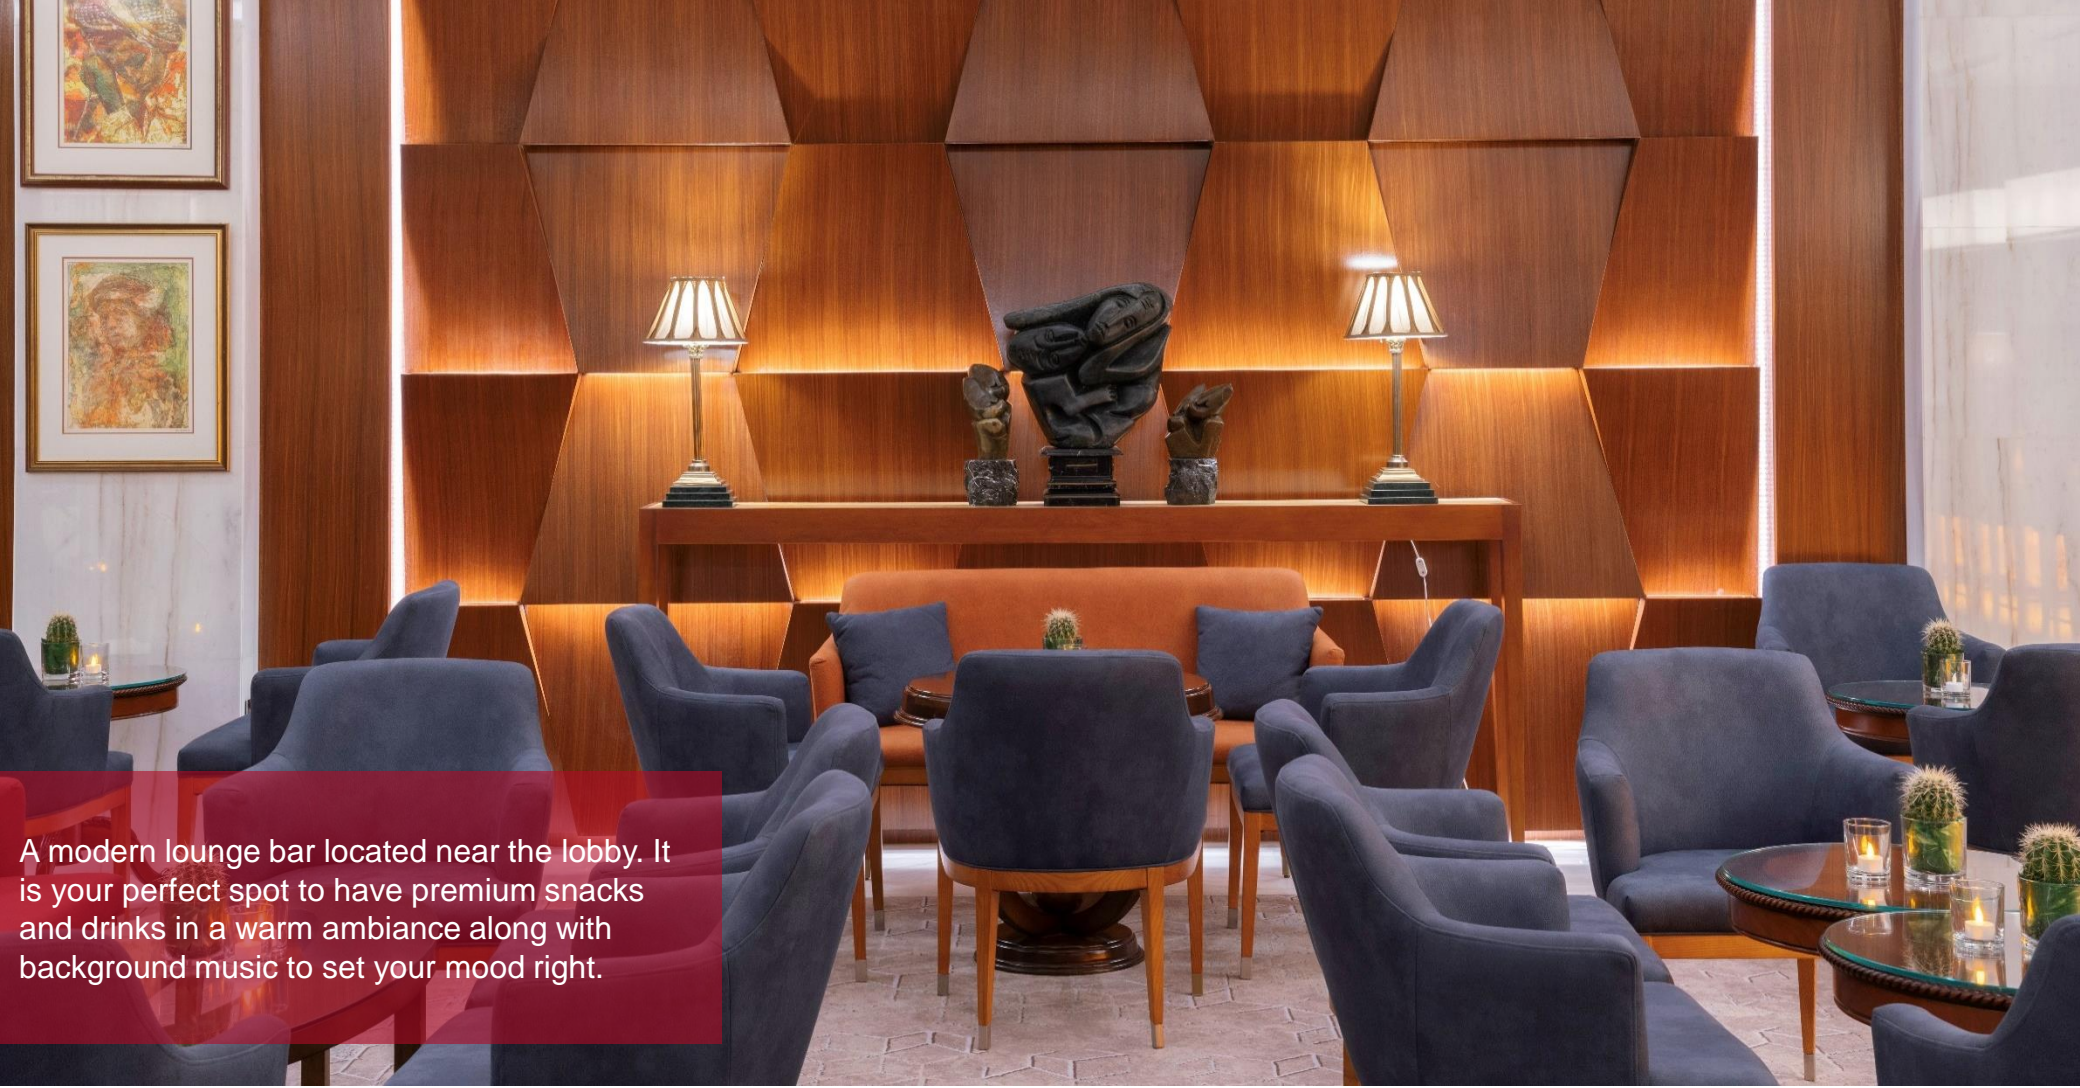

DELUXE ROOM

CLUB ROOM

JUNIOR SUITE

ONE BEDROOM SUITE

ROYAL SUITE

RESTAURANTS & BARS

- ||| The Lounge
- ||| Beau Rivage Bistro
- ||| The Podium – World Cuisine Restaurant
- ||| The Pool Bar
- ||| Bella- Italian Restaurant

The Lounge

A modern lounge bar located near the lobby. It is your perfect spot to have premium snacks and drinks in a warm ambiance along with background music to set your mood right.

THE PODIUM – World Cuisine Restaurant